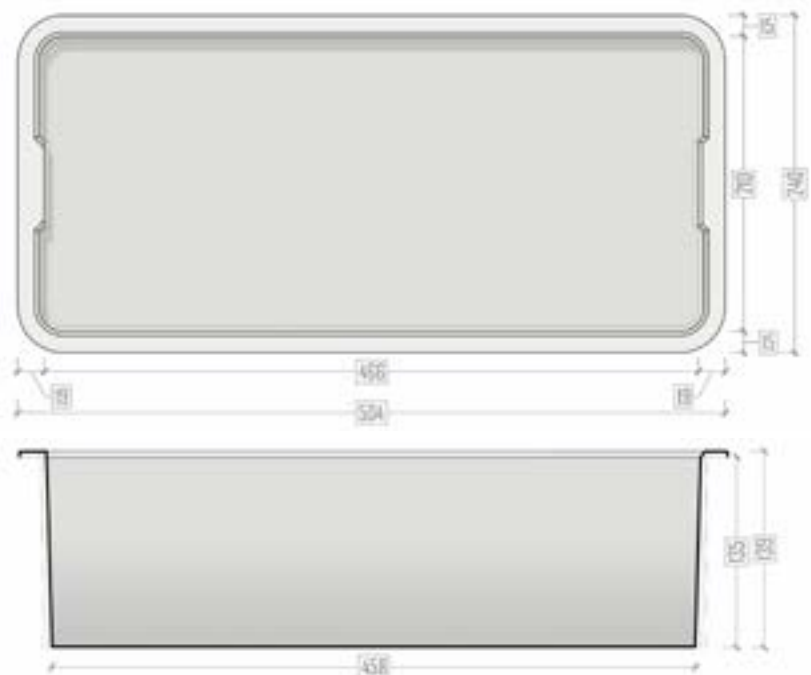

Fiberglass pool ideally for small spaces or indoors. It is supplied complete with technical housing MAC 6 with:

- 1 filtration pump 0,37 kW mono-phase
- 1 sand filter
- 1 control panel with planning filtration slots
- 1 skimmer, 2 return fitting, 1 LED WHITE projector
- swimming against current KIT for PRESTIGE VERSION

illuminazione led
led lighting

nuoto controcorrente
(ver. PRESTIGE)
swimming against current
(PRESTIGE ver.)

DIMENSIONI / DIMENSIONS:

- Lunghezza interna: 4,66 m
- Larghezza interna: 2,10 m
- Lunghezza esterna: 5,04 m
- Larghezza esterna: 2,40 m
- Altezza: 1,39 m
- Internal length: 4,66 m
- Internal width: 2,10 m
- External length: 5,04 m
- External width: 2,40 m
- Height: 1,39 m