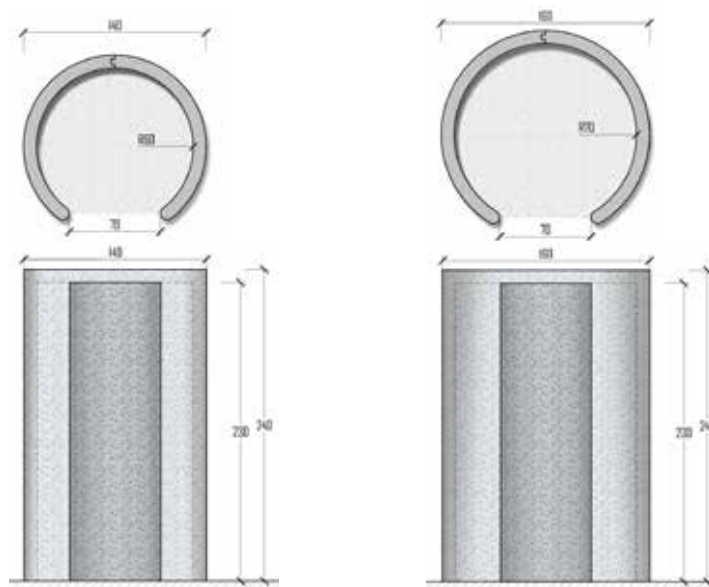

Rubino 140 / Rubino 140

Rubino 160 / Rubino 160