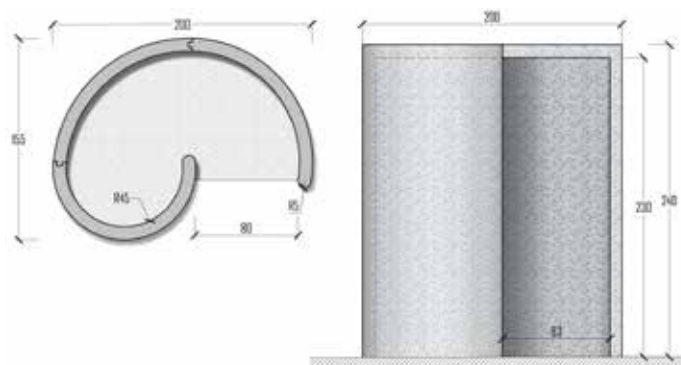

Essential element for a proper course of treatment relaxation, the shower is made on exit of the sauna, turkish bath that giving a high benefit for body by alternating temperatures.

PERLA

Struttura della cabina in polistirene, pannelli parete con soffitto rasato al grezzo parte interna, cartuccia sigillante, bandella rete e confezione di impermeabilizzante.
Dimensioni interne: 90 x h 230 cm / Dimensioni esterne: 200 x 155 x h 240 cm
Rivestimento e pavimento esclusi

*Structure of the cab in polystyrene, wall panels with unfinished inside shaved ceiling, cartridge seal, sealing strip and network package.
Internal dimensions: 90 x h 230 cm / External dimensions: 200 x 155 x h 240 cm
Coating and floor excluded*

Codice	Descrizione
5010020	Cabina doccia Perla / Perla shower box

Cabina doccia Perla/ Pearl Shower box

RUBINO

Struttura cabina in polistirene, con pannelli parete e soffitto rasato al grezzo.
Rubino 140: dimensioni interne: 120 x h 230 cm / dimensioni esterne: 140 x h 240 cm
Rubino 160: dimensioni interne: 140 x h 230 cm / dimensioni esterne: 160 x h 240 cm
Rivestimento e pavimento esclusi.

*Polystyrene structure, with wall and ceiling panels with raw plaster.
Rubino 140: internal dimensions: 120 x h 230 mm / external dimensions: 140 x h 240 cm
Rubino 160: internal dimensions: 140 x h 230 mm / external dimensions: 160xh 240 cm
Coating and floor excluded*