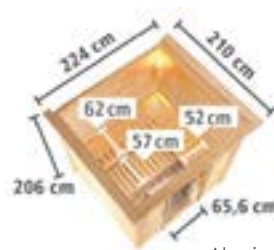

Alessia
Nuove dimensioni
New dimensions