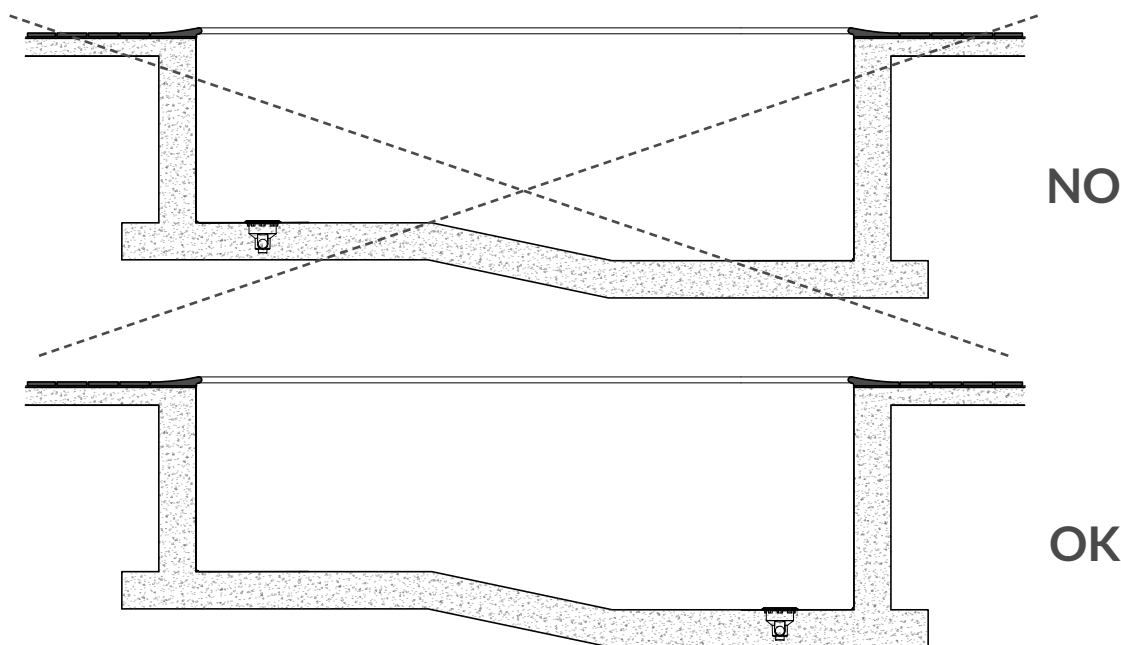

Superficie di aspirazione

total free openings surface of the suction

$A \approx 0,008 \text{ m}^2$

Installation

Piscine domestiche

Domestic swimming pool

Piscine pubbliche

Public swimming pool

L = distanza in m tra i due pozzetti da fondo / *distance in m between the two main drains*

D = distanza tra parete e pozzetto da fondo / *distance between the wall and main drain*

4 - Componenti

Components