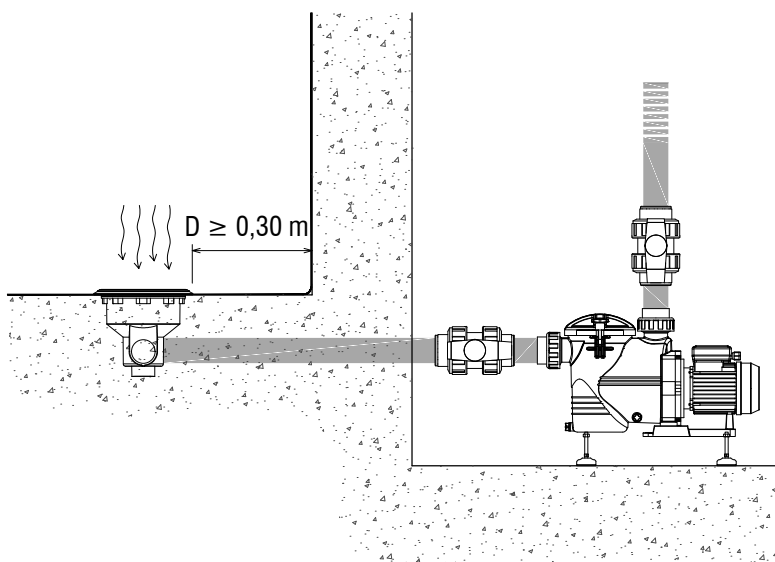

Superficie di aspirazione

total free openings surface of the suction

$A \approx 0,008 \text{ m}^2$

Installation

Piscine domestiche

Domestic swimming pool

Piscine pubbliche

Public swimming pool

L = distanza in m tra i due pozzetti da fondo / *distance in m between the two main drains*

D = distanza tra parete e pozzetto da fondo / *distance between the wall and main drain*

4 - Componenti

Components