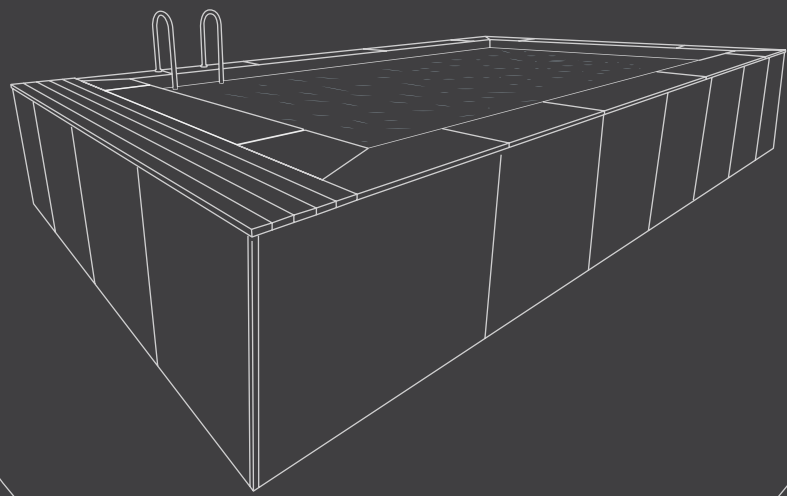

ENDENTE MED

PISCINA INDIPENDENTE MEDITERRANEA

Mediterranea

www.cpa-piscine.it