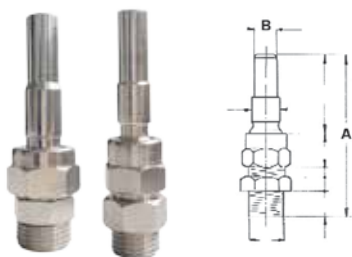

FONTANE

UGELLO A GETTO SINGOLO / SINGLE JET NOZZLE

Ugello d'acqua orientabile in ABS. Ugello orientabile che forma un lungo e brillante getto d'acqua. Di grande effetto, sia che venga utilizzato un solo ugello, sia in gruppo a forma circolare o in fila. Grazie alla sua costruzione regolabile può essere posizionato con un'angolazione di 15°. Base in bronzo e rivestimento in ottone cromato.

Water nozzle adjustable in ABS. Pivoting nozzle that forms a long and brilliant jet of water. Very impressive, whether it is used only nozzle, either in groups or in a circular row. Due to its adjustable construction can be positioned at an angle of 15°. Base in bronze and brass plated coating.