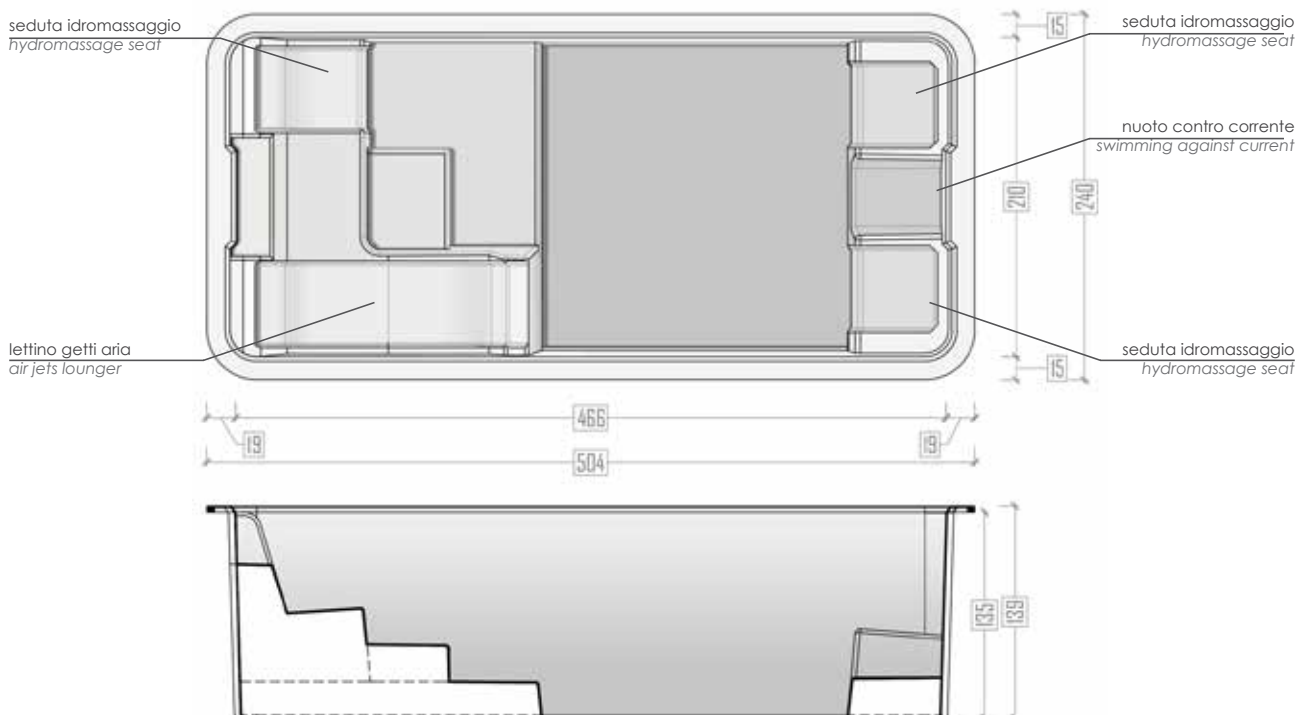

Liberty SPA is perfectly adapted to small spaces. Its compact dimensions facilitate its integration and installation outside and inside, while maintaining the advantages of a traditional swimming pool.

lettino
lounger

getti d'acqua
water jets

getti d'aria
air jets

nuoto controcorrente
swimming against current

illuminazione led
led lighting

DIMENSIONI / DIMENSIONS:

Lunghezza interna: 4,66 m - Larghezza interna: 2,10 m / Internal length: 4,66 m - Internal width: 2,10 m

Lunghezza esterna: 5,04 m - Larghezza esterna: 2,40 m / External length: 5,04 m - External width: 2,40 m

Altezza: 1,39 m / Height: 1,39 m

SPA IDROMASSAGGIO

COLORI / COLORS

Grigio
Grey

Bianco
White

Sabbia
Sand