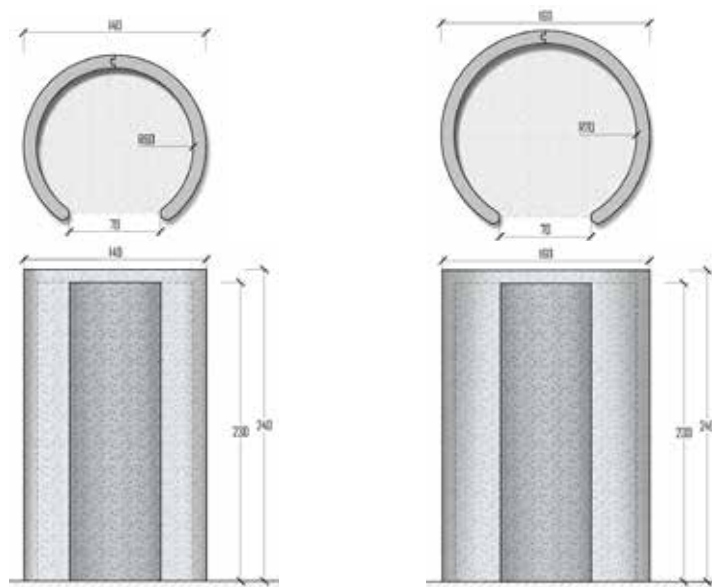

Rubino 140 / Rubino 140

Rubino 160 / Rubino 160