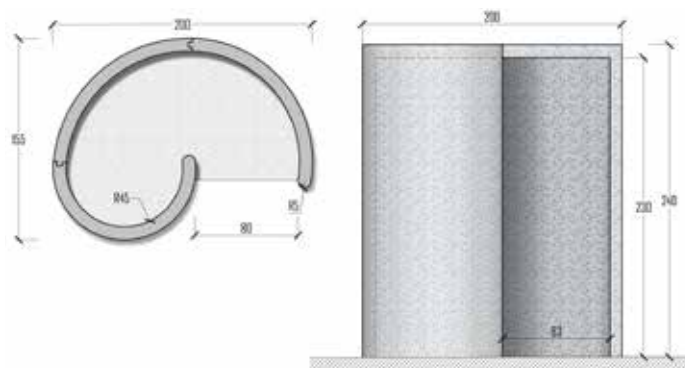

Essential element for a proper course of treatment relaxation, the shower is made on exit of the sauna, turkish bath that giving a high benefit for body by alternating temperatures.

PERLA

Struttura della cabina in polistirene, pannelli parete con soffitto rasato al grezzo parte interna, cartuccia sigillante, bandella rete e confezione di impermeabilizzante.
Dimensioni interne: 90 x h 230 cm / Dimensioni esterne: 200 x 155 x h 240 cm
Rivestimento e pavimento esclusi

*Structure of the cab in polystyrene, wall panels with unfinished inside shaved ceiling, cartridge seal, sealing strip and network package.
Internal dimensions: 90 x h 230 cm / External dimensions: 200 x 155 x h 240 cm
Coating and floor excluded*

Codice	Descrizione
5010020	Cabina doccia Perla / Perla shower box

Cabina doccia Perla/ Pearl Shower box

RUBINO

Struttura cabina in polistirene, con pannelli parete e soffitto rasato al grezzo.
Rubino 140: dimensioni interne: 120 x h 230 cm / dimensioni esterne: 140 x h 240 cm
Rubino 160: dimensioni interne: 140 x h 230 cm / dimensioni esterne: 160 x h 240 cm
Rivestimento e pavimento esclusi.

*Polystyrene structure, with wall and ceiling panels with raw plaster.
Rubino 140: internal dimensions: 120 x h 230 mm / external dimensions: 140 x h 240 cm
Rubino 160: internal dimensions: 140 x h 230 mm / external dimensions: 160xh 240 cm
Coating and floor excluded*